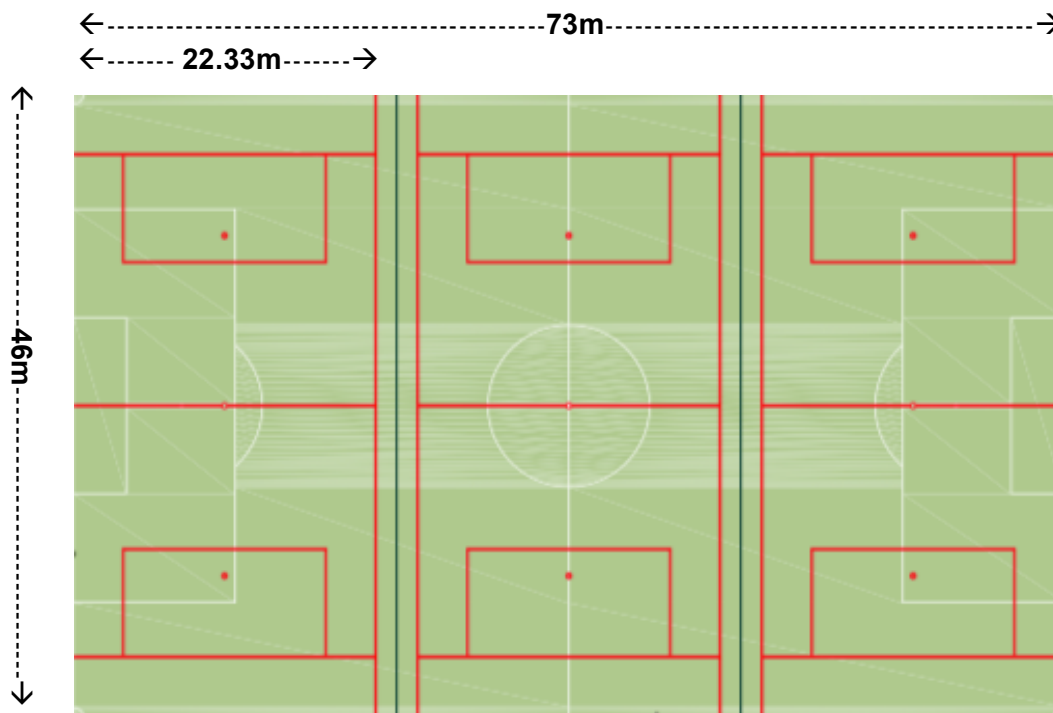

3G Pitch Information For Hirers

3G PITCH CHARGES 2018/19 (from 1st April 2018 to 31st March 2019)

WOODFORD PARK LEISURE CENTRE				
	5-a-side / one third pitch	9-a-side / full pitch	Under 16's (groups of 6 or less only)	Local schools / community groups
Monday – Friday, 9am – 6pm and weekends (anytime) Partner Clubs (anytime)	£25.00 p/h	£68.00 p/h	£1.00 per child p/h	£16.00 p/h
Monday – Fridays, 6pm – 9pm	£38.00 p/h	£94.00 p/h	N/A	N/A

3G PITCH DIMENSIONS

3G PITCH BOOT REQUIREMENTS

Moulded	Studs		Blades	Dimpled (i.e. hockey shoes etc)	Flat soled (i.e. trainers)
	Screw in <15mm	Screw in >15mm			
✓	✓	✗	✗	✗	✗